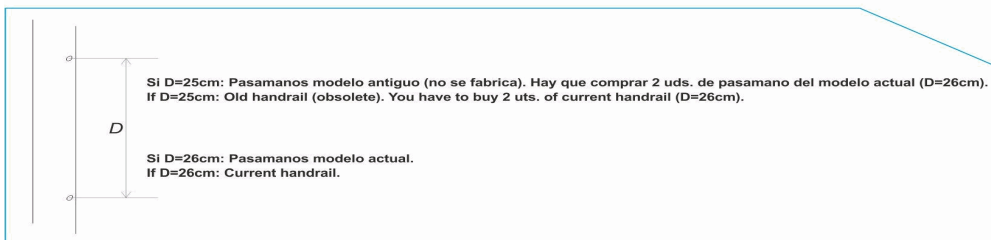

CODE **05492, 05493, 05494, 05495**

DESCRIPTION: **MURO LADDER 2-3-4-5 STEPS AISI-304**

ENGLISH

POS	CODE	DESCRIPTION	QUANTITY	POS	CODE	DESCRIPTION	QUANTITY
1	44010101	LADDER ANCHOR		7	440101012	LADDER END CAP	
2	44010102	ESCUTCHEON 304		8	* 05492R0001	HANDRAIL LADDER 2 STEPS AISI-304	
3	44010105	STANDARD TREAD 304		8	* 05493R0001	HANDRAIL LADDER 3 STEPS	
4	44010107	TREAD END SET 316		8	* 05494R0001	HANDRAIL LADDER 4 STEPS	
5	44010111	TREAD BOLT SET 316		8	* 05495R0001	HANDRAIL LADDER 5 STEPS	
6	44010109	STANDARD TREAD END INSERT					

Аквапул ГК

+7 (777) 1401744
aquapool66@mail.ru,
www.aquapool.kz
www.poolaqua.ru